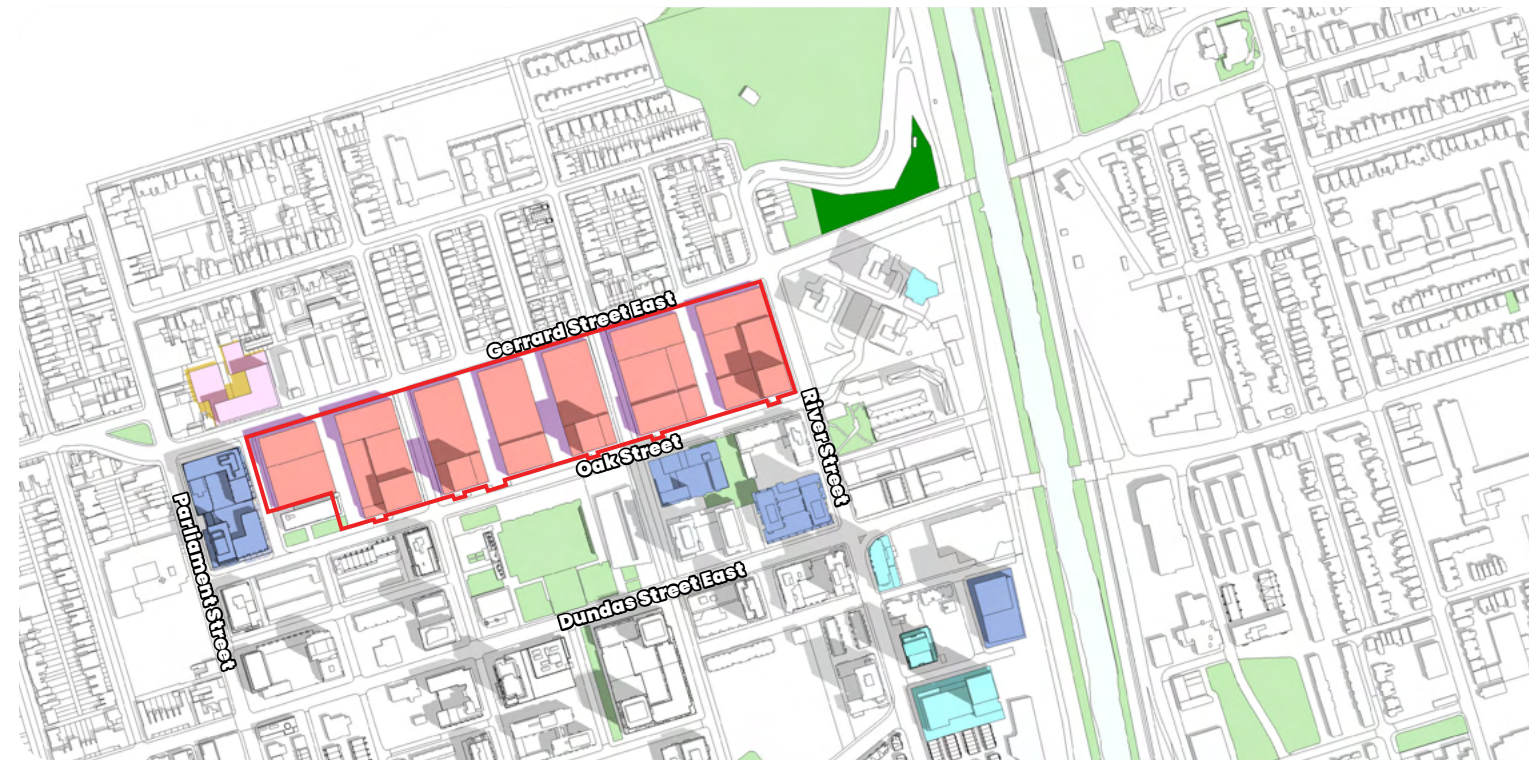

June 21st

10:18am

As-of-Right Massing

10:18am

Development Proposal

Legend

- Subject Site
- Development Proposal
- As-of-Right Massing
- Shadow Cast by Development Proposal and As-of-Right Massing
- Under Construction Development
- Approved Development
- Proposed Development
- Shadow Cast by Proposed Development
- Parks
- Natural Areas
- Shadow Cast by Existing, Under Construction and Approved Development

June 21st

11:18am

As-of-Right Massing

11:18am

Development Proposal

Legend

-  Subject Site
-  Development Proposal
-  As-of-Right Massing
-  Shadow Cast by Development Proposal and As-of-Right Massing
-  Under Construction Development
-  Approved Development
-  Proposed Development
-  Shadow Cast by Proposed Development
-  Parks
-  Natural Areas
-  Shadow Cast by Existing, Under Construction and Approved Development