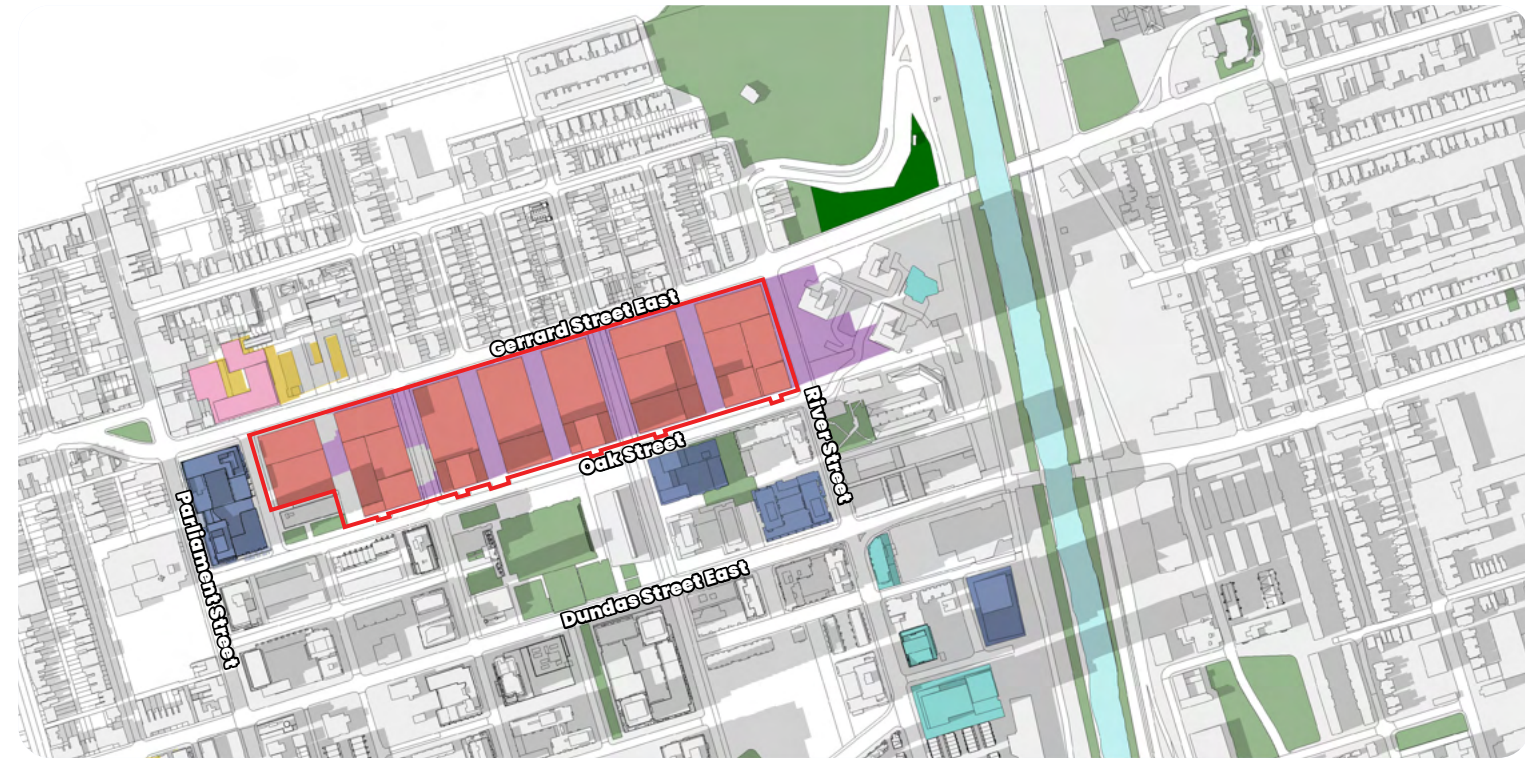

September 21st

5:18pm

As-of-Right Massing