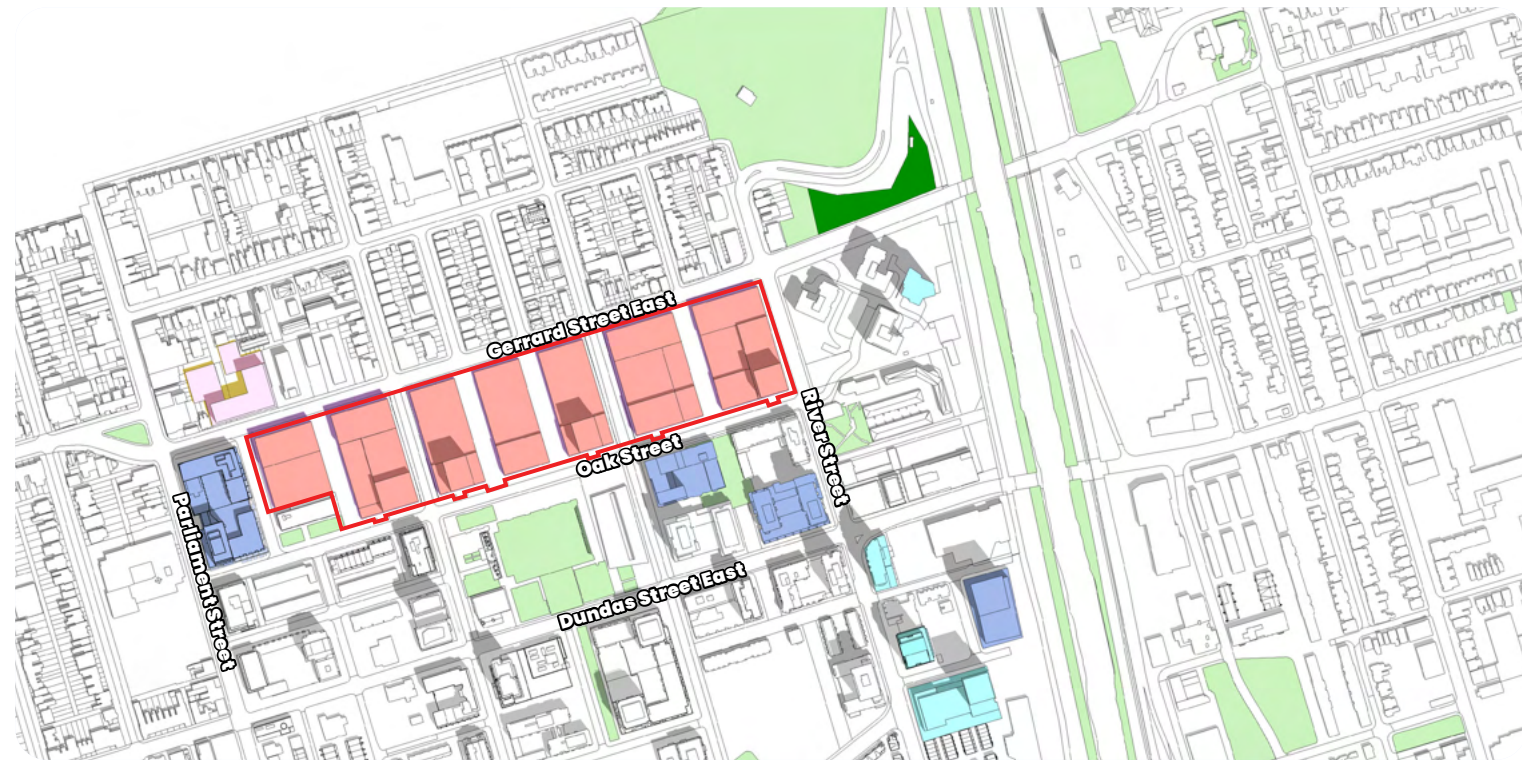

June 21st

11:18am

As-of-Right Massing

11:18am

Development Proposal

Legend

-  Subject Site
-  Development Proposal
-  As-of-Right Massing
-  Shadow Cast by Development Proposal and As-of-Right Massing
-  Under Construction Development
-  Approved Development
-  Proposed Development
-  Shadow Cast by Proposed Development
-  Parks
-  Natural Areas
-  Shadow Cast by Existing, Under Construction and Approved Development

June 21st

12:18pm

As-of-Right Massing

12:18pm

Development Proposal

Legend

- Subject Site
- Development Proposal
- As-of-Right Massing
- Shadow Cast by Development Proposal and As-of-Right Massing
- Under Construction Development
- Approved Development
- Proposed Development
- Shadow Cast by Proposed Development
- Parks
- Natural Areas
- Shadow Cast by Existing, Under Construction and Approved Development