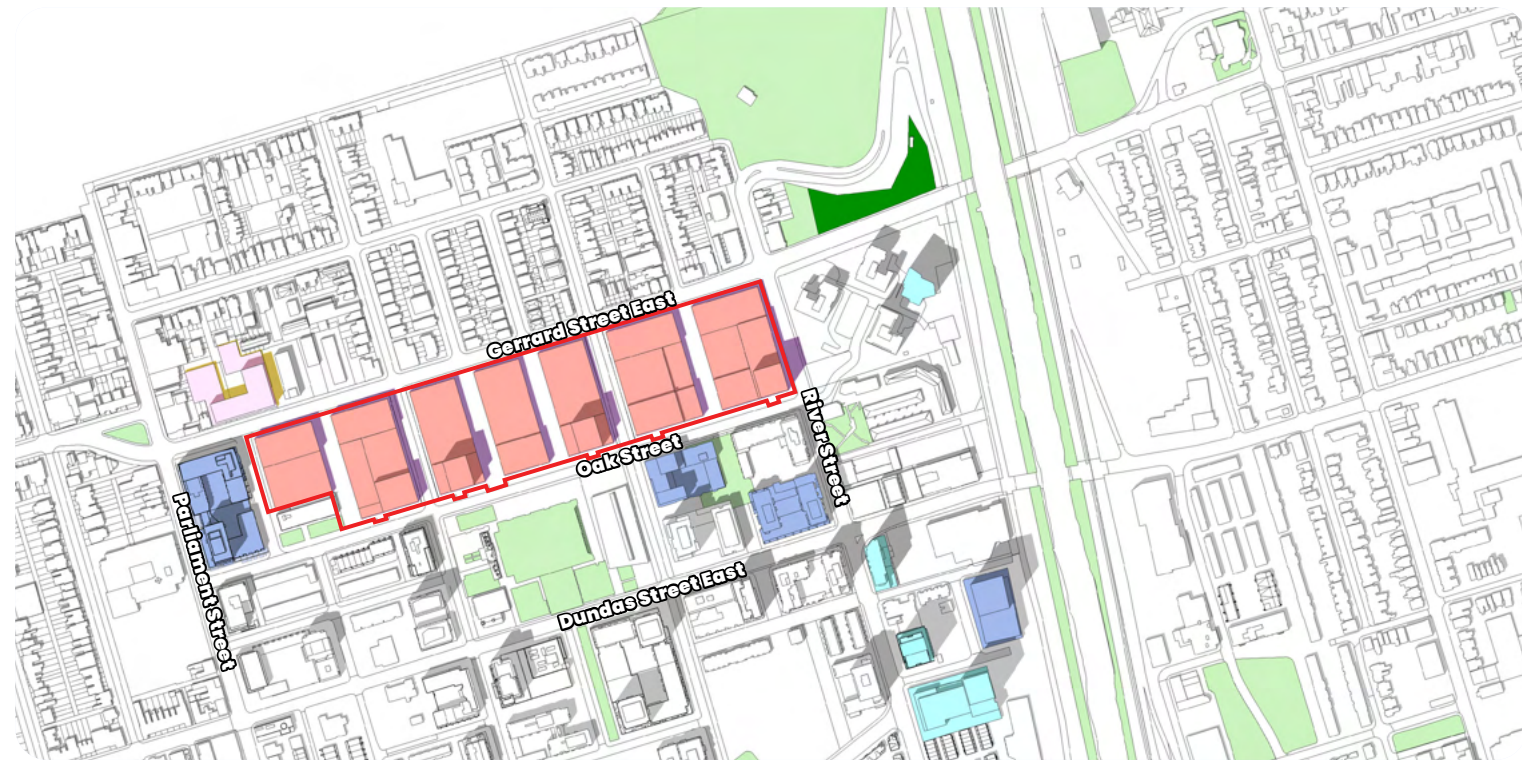

As-of-Right Massing

Shadow Cast by Development Proposal and As-of-Right Massing

Under Construction Development

Approved Development

Proposed Development

Shadow Cast by Proposed Development

Parks

Natural Areas

Shadow Cast by Existing, Under Construction and Approved Development

June 21st

2:18pm

As-of-Right Massing

2:18pm

Development Proposal

Legend

- Subject Site
- Development Proposal
- As-of-Right Massing
- Shadow Cast by Development Proposal and As-of-Right Massing
- Under Construction Development
- Approved Development
- Proposed Development
- Shadow Cast by Proposed Development
- Parks
- Natural Areas
- Shadow Cast by Existing, Under Construction and Approved Development