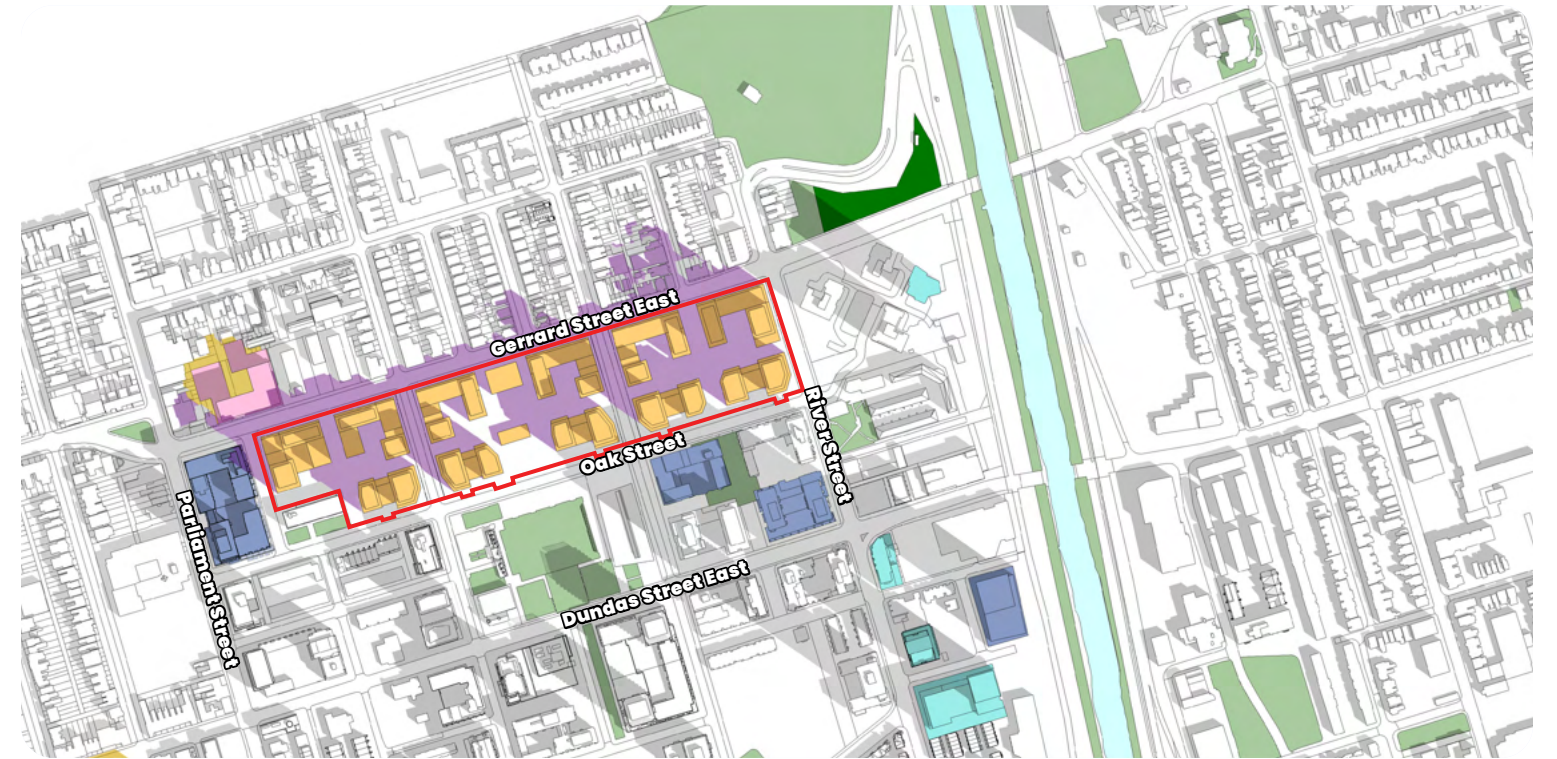

September 21st

10:18am

As-of-Right Massing

10:18am

Development Proposal

Legend

- Subject Site
- Development Proposal
- As-of-Right Massing
- Shadow Cast by Development Proposal and As-of-Right Massing
- Under Construction Development
- Approved Development
- Proposed Development
- Shadow Cast by Proposed Development
- Parks
- Natural Areas
- Shadow Cast by Existing, Under Construction and Approved Development