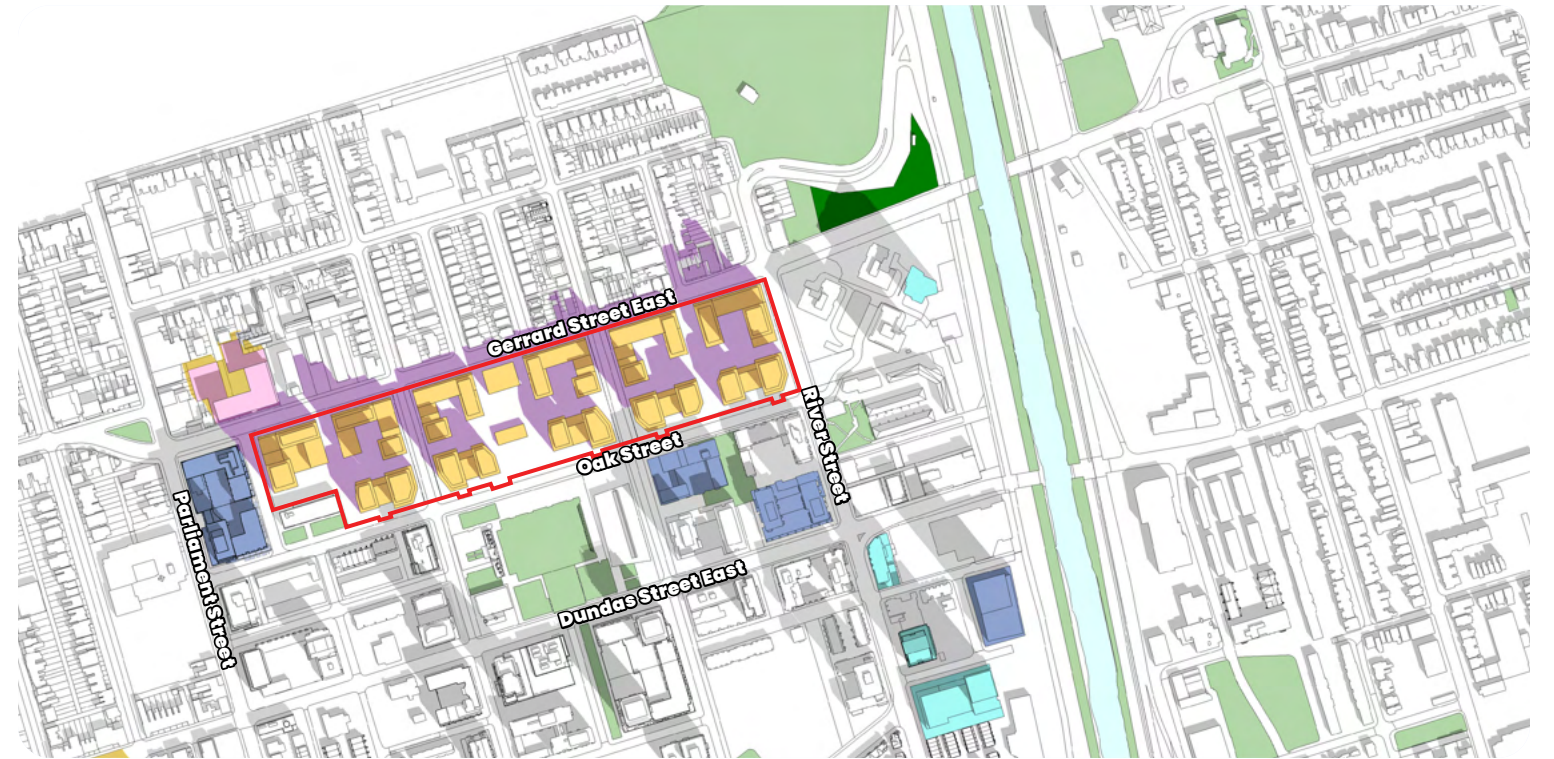

September 21st

11:18am

As-of-Right Massing

11:18am

Development Proposal

Legend

- Subject Site
- Development Proposal
- As-of-Right Massing
- Shadow Cast by Development Proposal and As-of-Right Massing
- Under Construction Development
- Approved Development
- Proposed Development
- Shadow Cast by Proposed Development
- Parks
- Natural Areas
- Shadow Cast by Existing, Under Construction and Approved Development