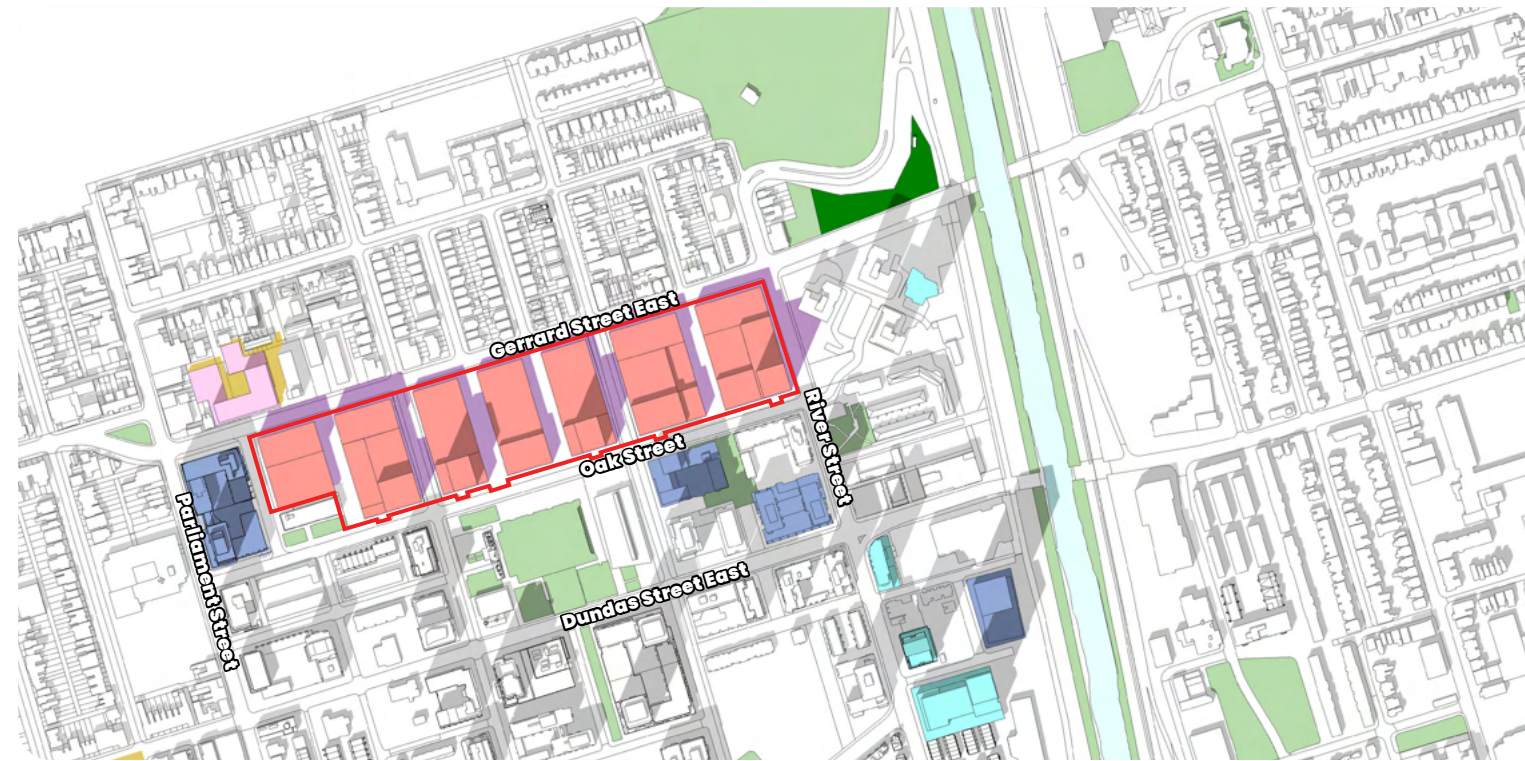

September 21st

2:18pm

As-of-Right Massing