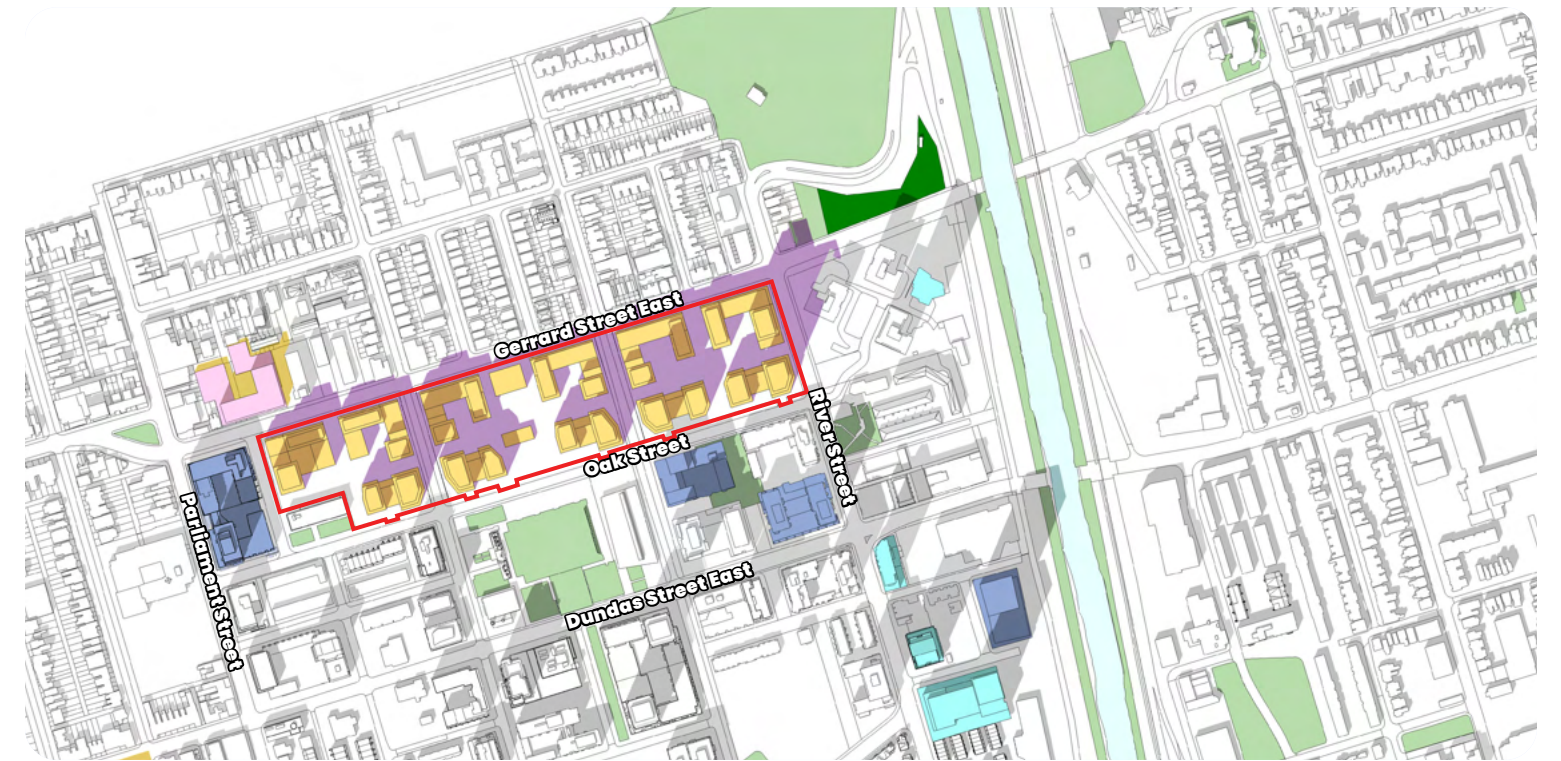

September 21st

2:18pm

As-of-Right Massing

2:18pm

Development Proposal

Legend

- Subject Site
- Development Proposal
- As-of-Right Massing
- Shadow Cast by Development Proposal and As-of-Right Massing
- Under Construction Development
- Approved Development
- Proposed Development
- Shadow Cast by Proposed Development
- Parks
- Natural Areas
- Shadow Cast by Existing, Under Construction and Approved Development