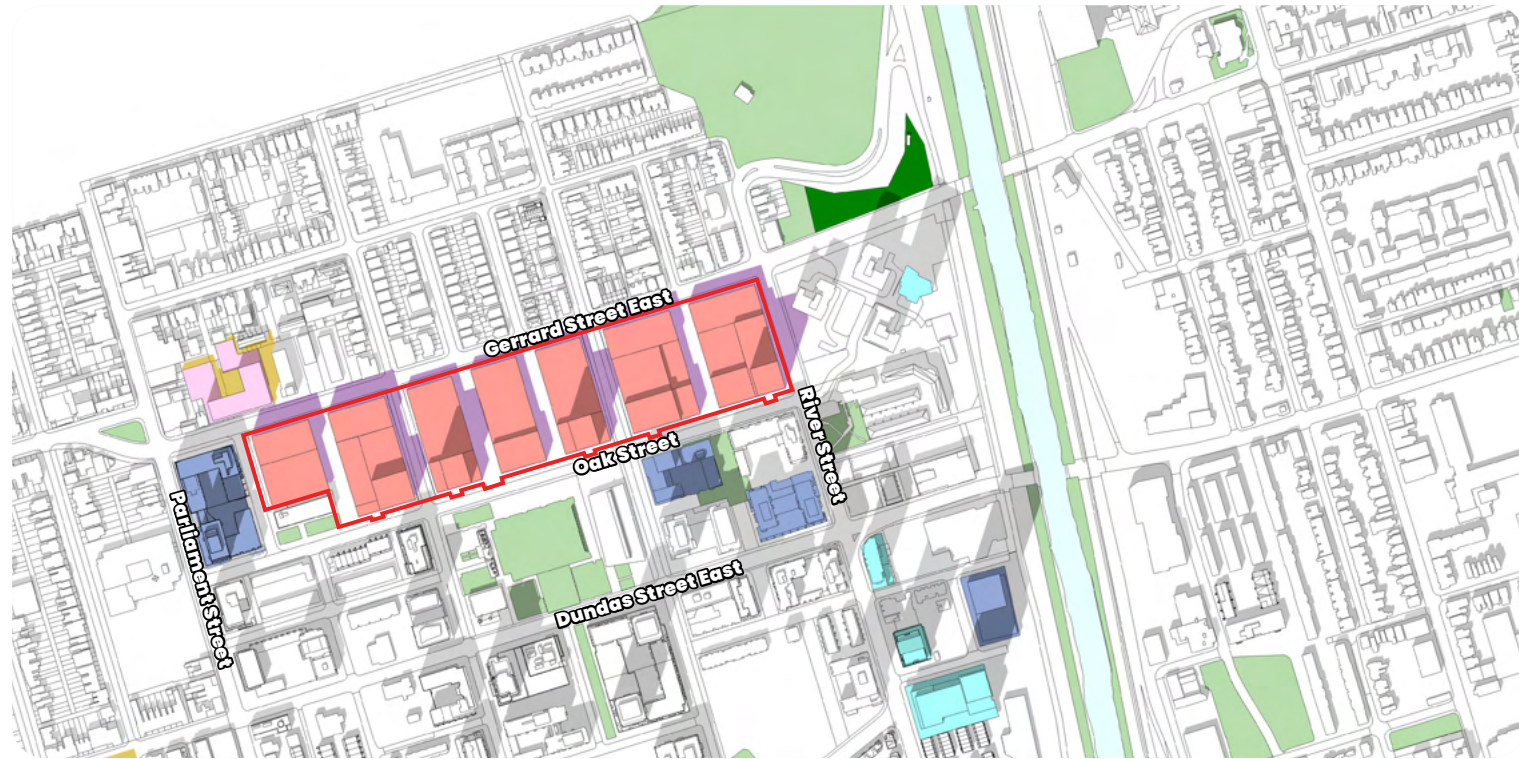

March 21st

1:18pm

As-of-Right Massing

1:18pm

Development Proposal

Legend

- Subject Site
- Development Proposal
- As-of-Right Massing
- Shadow Cast by Development Proposal and As-of-Right Massing
- Under Construction Development
- Approved Development
- Proposed Development
- Shadow Cast by Proposed Development
- Parks
- Natural Areas
- Shadow Cast by Existing, Under Construction and Approved Development

March 21st

2:18pm

As-of-Right Massing

2:18pm

Development Proposal

Legend

-  Subject Site
-  Development Proposal
-  As-of-Right Massing
-  Shadow Cast by Development Proposal and As-of-Right Massing
-  Under Construction Development
-  Approved Development
-  Proposed Development
-  Shadow Cast by Proposed Development
-  Parks
-  Natural Areas
-  Shadow Cast by Existing, Under Construction and Approved Development