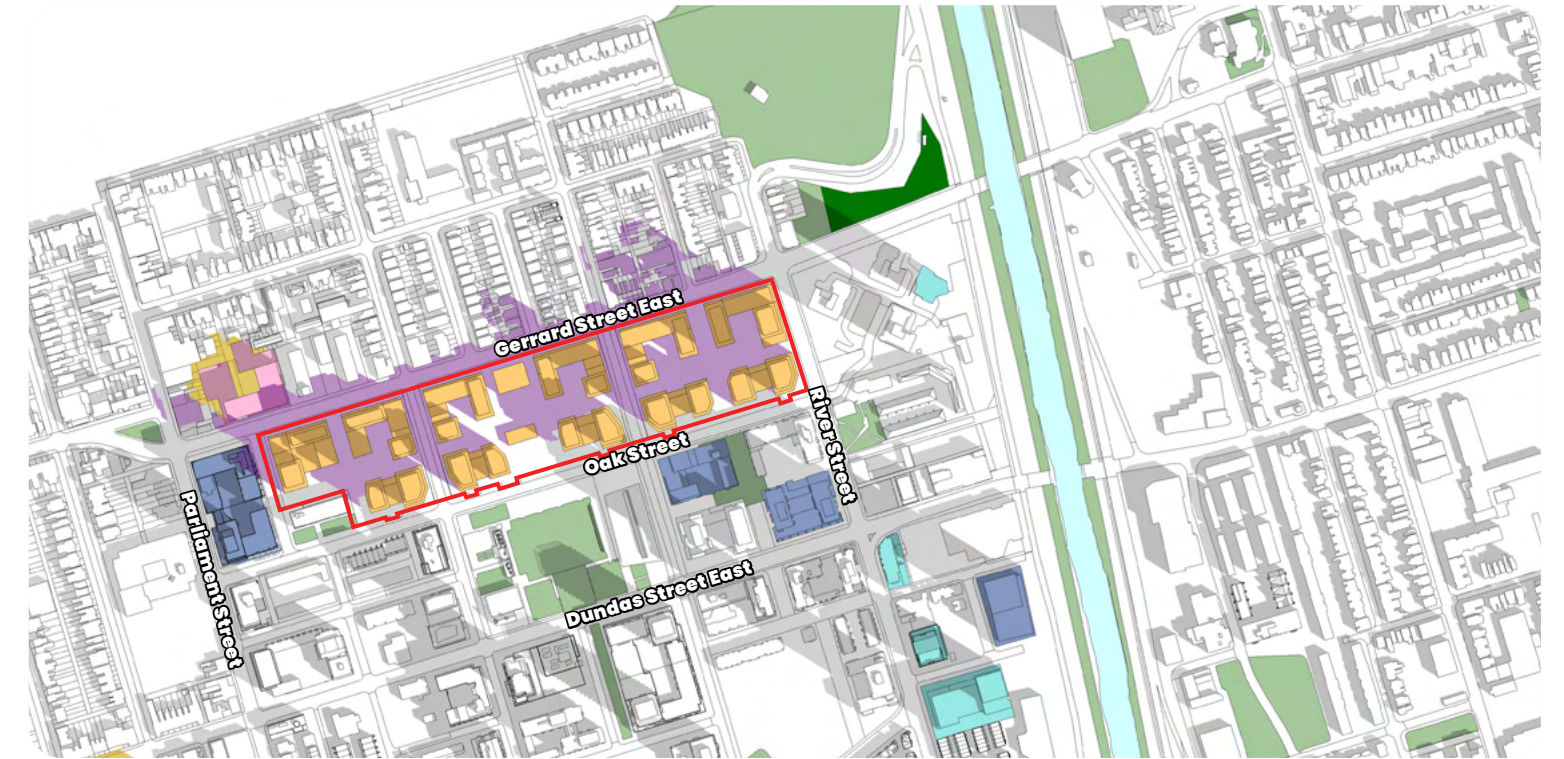

March 21st

10:18am

As-of-Right Massing

10:18am

Development Proposal

Legend

- Subject Site
- Development Proposal
- As-of-Right Massing
- Shadow Cast by Development Proposal and As-of-Right Massing
- Under Construction Development
- Approved Development
- Proposed Development
- Shadow Cast by Proposed Development
- Parks
- Natural Areas
- Shadow Cast by Existing, Under Construction and Approved Development

March 21st

11:18am

As-of-Right Massing

11:18am

Development Proposal

Legend

-  Subject Site
-  Development Proposal
-  As-of-Right Massing
-  Shadow Cast by Development Proposal and As-of-Right Massing
-  Under Construction Development
-  Approved Development
-  Proposed Development
-  Shadow Cast by Proposed Development
-  Parks
-  Natural Areas
-  Shadow Cast by Existing, Under Construction and Approved Development