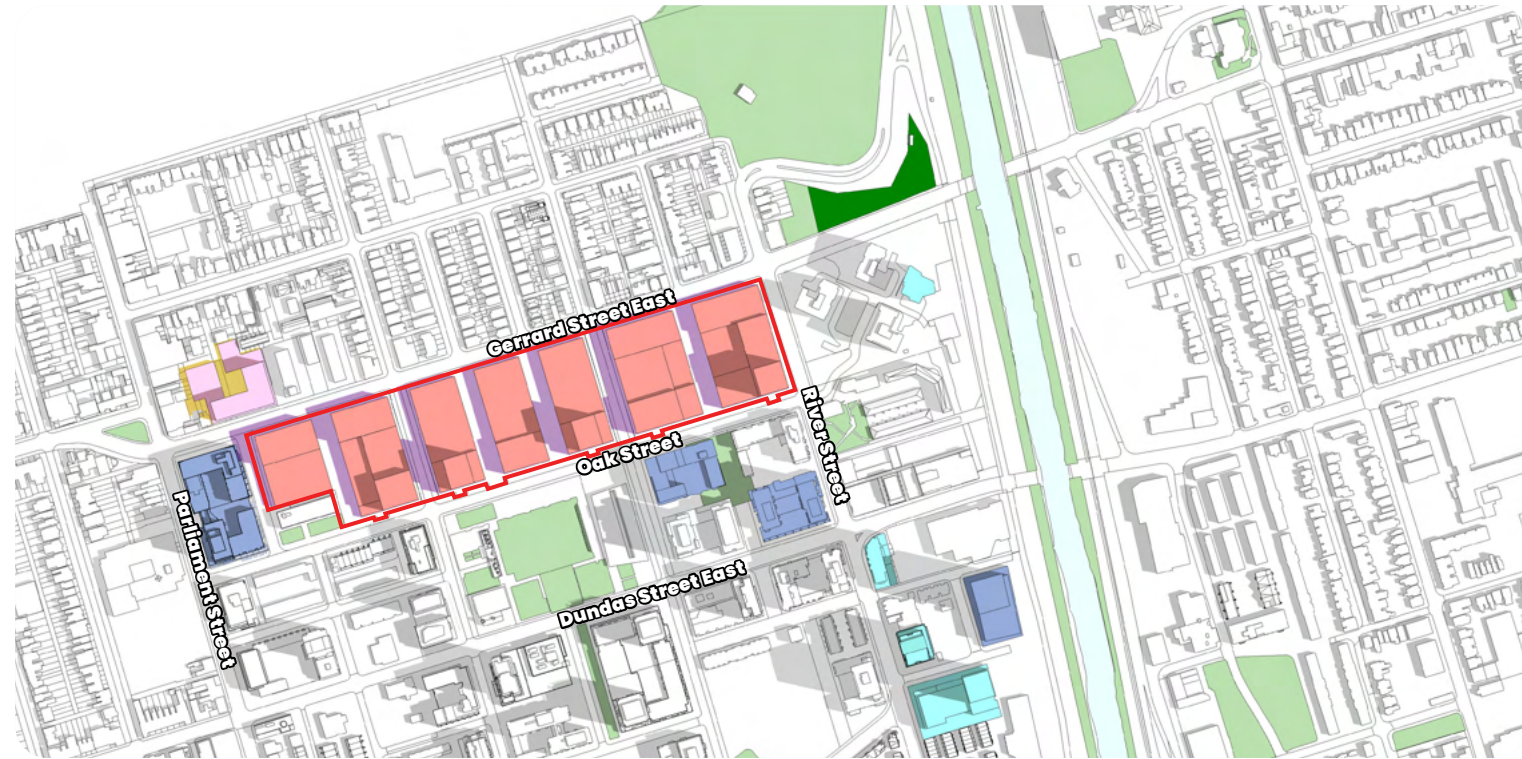

June 21st

June 21st

9:18am

As-of-Right Massing

9:18am

Development Proposal

Legend

- Subject Site
- Development Proposal
- As-of-Right Massing
- Shadow Cast by Development Proposal and As-of-Right Massing
- Under Construction Development
- Approved Development
- Proposed Development
- Shadow Cast by Proposed Development
- Parks
- Natural Areas
- Shadow Cast by Existing, Under Construction and Approved Development

June 21st

10:18am

As-of-Right Massing

10:18am

Development Proposal

Legend

- Subject Site
- Development Proposal
- As-of-Right Massing
- Shadow Cast by Development Proposal and As-of-Right Massing
- Under Construction Development
- Approved Development
- Proposed Development
- Shadow Cast by Proposed Development
- Parks
- Natural Areas
- Shadow Cast by Existing, Under Construction and Approved Development