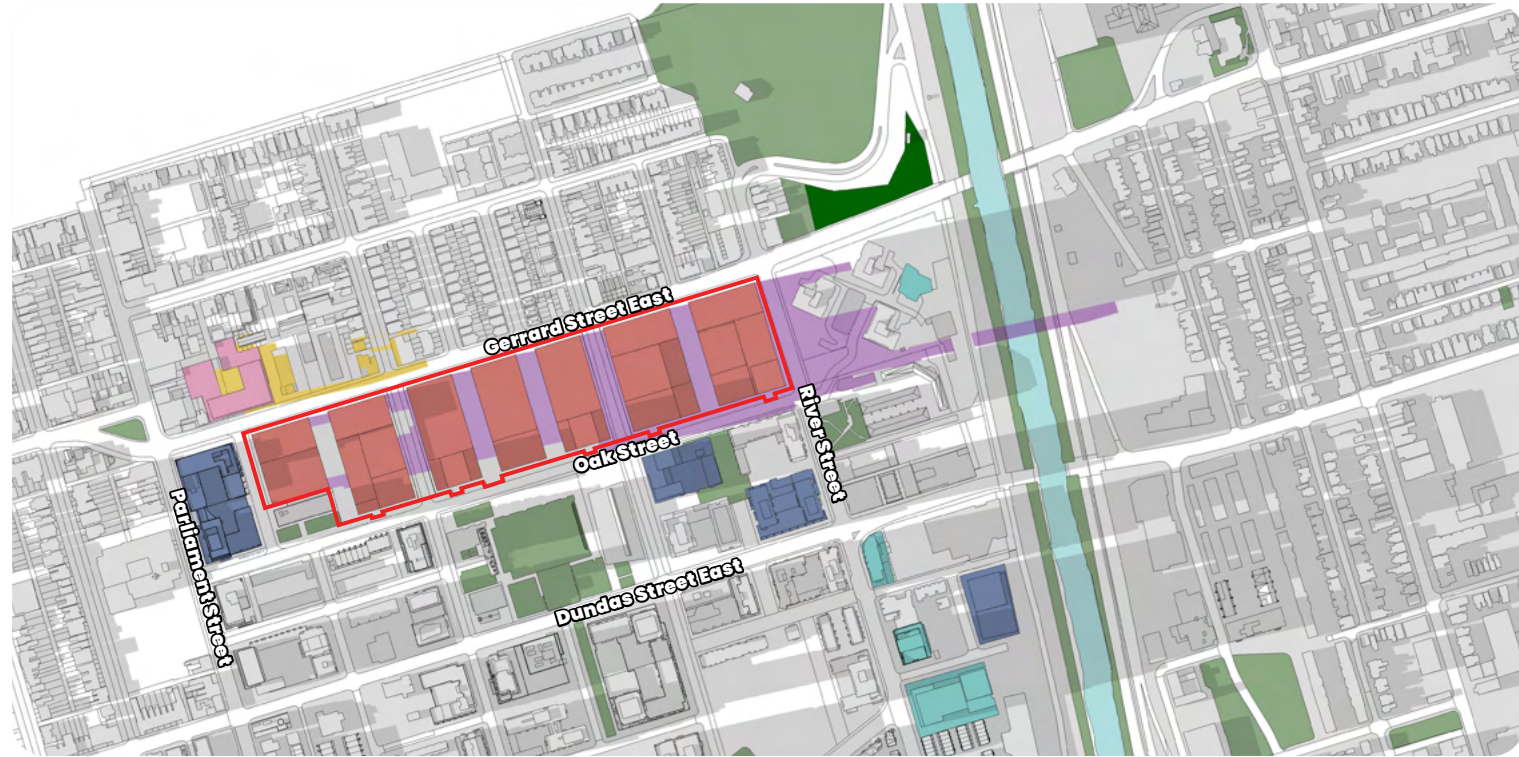

March 21st

5:18pm

As-of-Right Massing

5:18pm

Development Proposal

Legend

- Subject Site
- Development Proposal
- As-of-Right Massing
- Shadow Cast by Development Proposal and As-of-Right Massing
- Under Construction Development
- Approved Development
- Proposed Development
- Shadow Cast by Proposed Development
- Parks
- Natural Areas
- Shadow Cast by Existing, Under Construction and Approved Development

March 21st

6:18pm

As-of-Right Massing

6:18pm

Development Proposal

Legend

-  Subject Site
-  Under Construction Development
-  Parks
-  Development Proposal
-  Approved Development
-  Natural Areas
-  As-of-Right Massing
-  Proposed Development
-  Shadow Cast by Existing, Under Construction and Approved Development
-  Shadow Cast by Development Proposal and As-of-Right Massing
-  Shadow Cast by Proposed Development