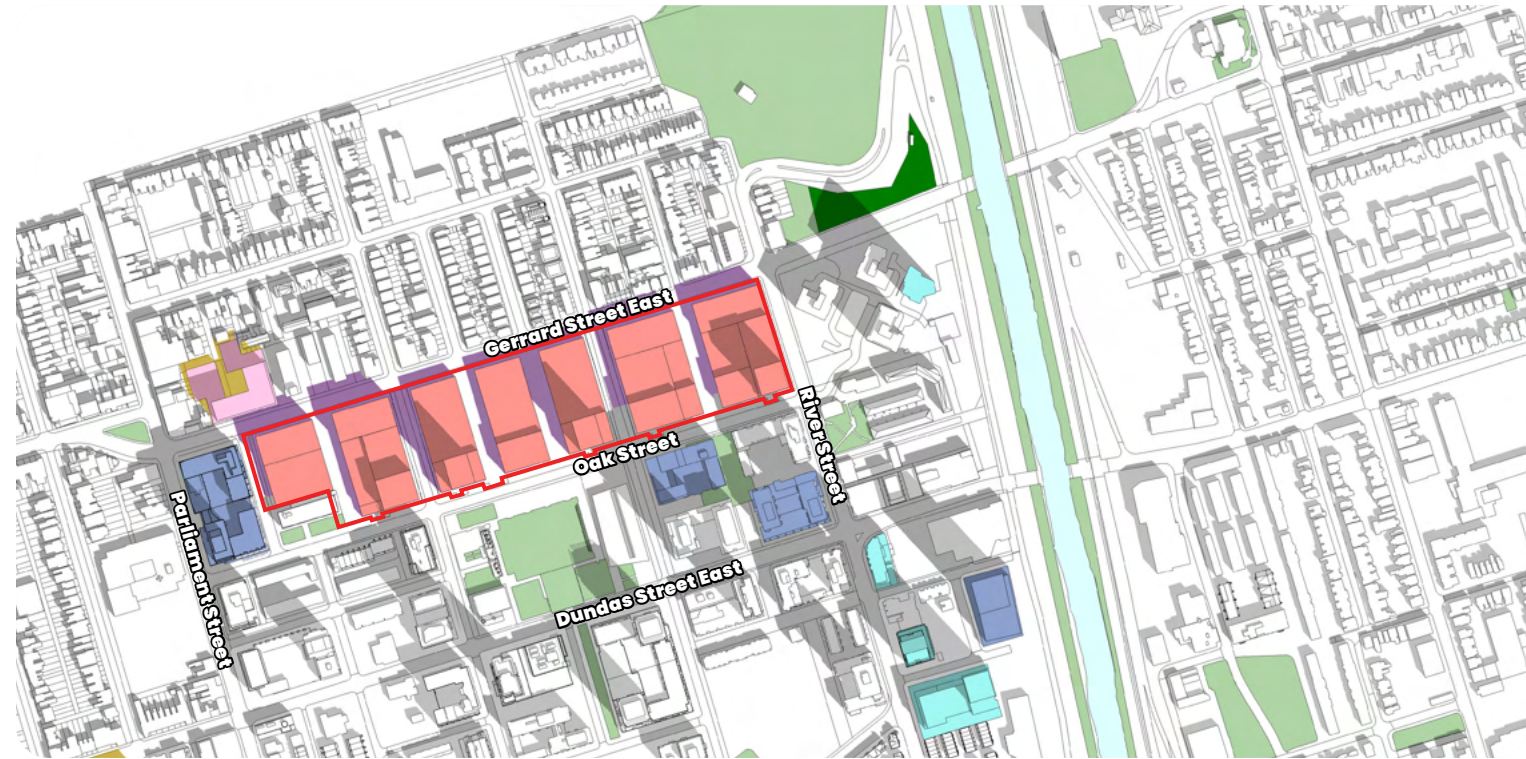

March 21st

10:18am

As-of-Right Massing

10:18am

Development Proposal

Legend

- Subject Site
- Development Proposal
- As-of-Right Massing
- Shadow Cast by Development Proposal and As-of-Right Massing
- Under Construction Development
- Approved Development
- Proposed Development
- Shadow Cast by Proposed Development
- Parks
- Natural Areas
- Shadow Cast by Existing, Under Construction and Approved Development

March 21st

11:18am

As-of-Right Massing

11:18am

Development Proposal

Legend

-  Subject Site
-  Development Proposal
-  As-of-Right Massing
-  Shadow Cast by Development Proposal and As-of-Right Massing
-  Under Construction Development
-  Approved Development
-  Proposed Development
-  Shadow Cast by Proposed Development
-  Parks
-  Natural Areas
-  Shadow Cast by Existing, Under Construction and Approved Development