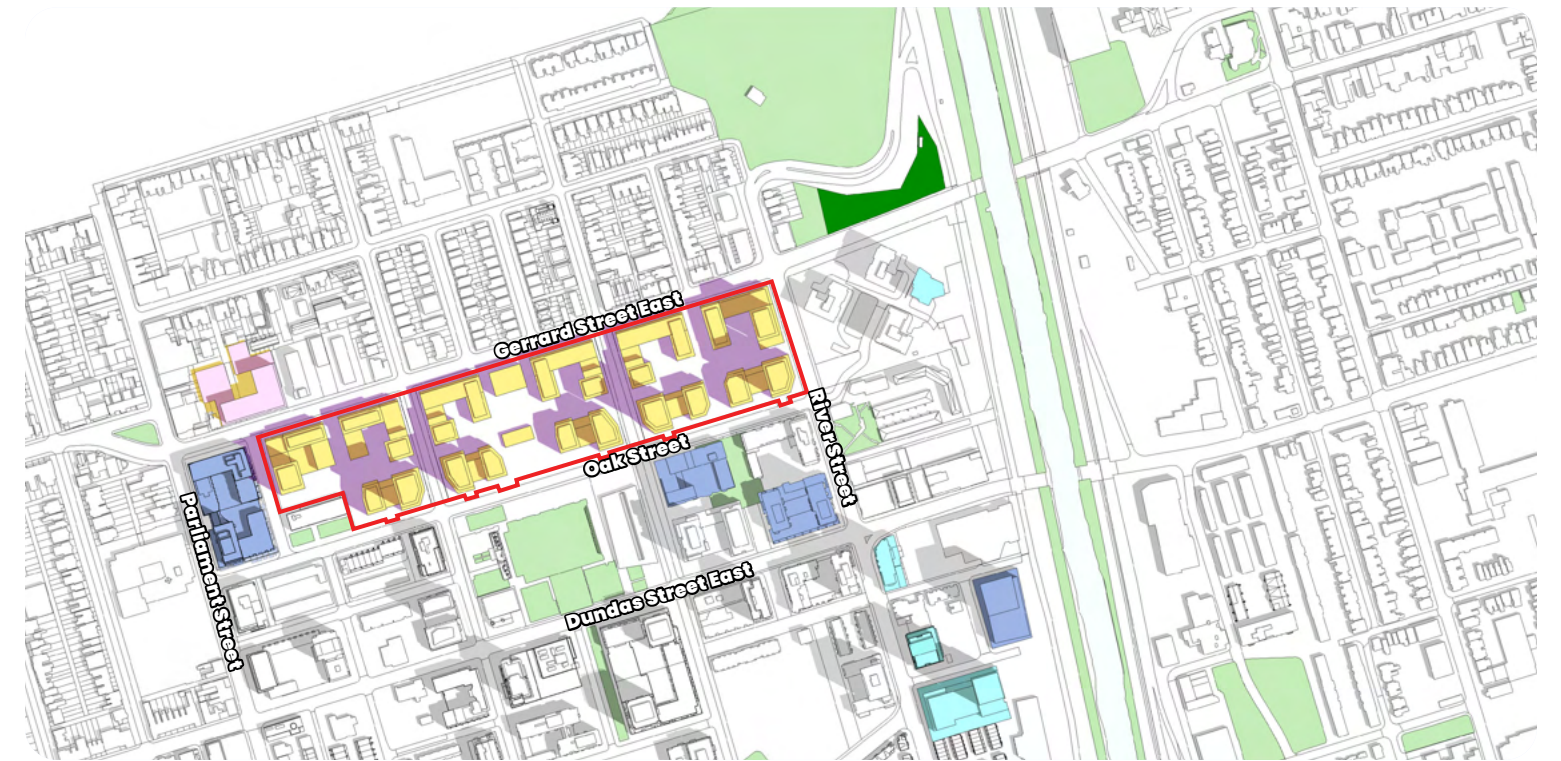

June 21st

11:18am

As-of-Right Massing

11:18am

Development Proposal

Legend

-  Subject Site
-  Development Proposal
-  As-of-Right Massing
-  Shadow Cast by Development Proposal and As-of-Right Massing
-  Under Construction Development
-  Approved Development
-  Proposed Development
-  Shadow Cast by Proposed Development
-  Parks
-  Natural Areas
-  Shadow Cast by Existing, Under Construction and Approved Development