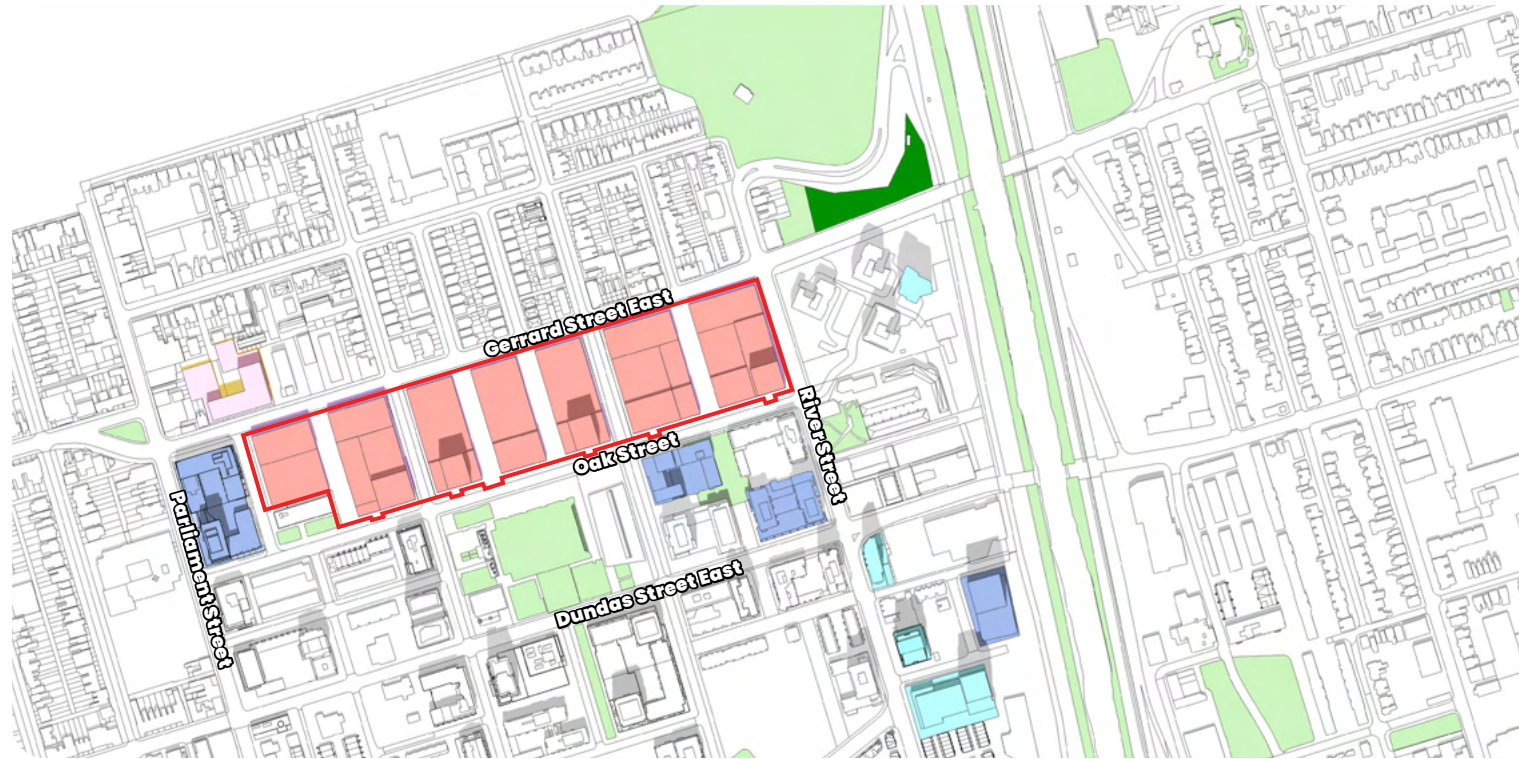

June 21st

1:18pm

As-of-Right Massing