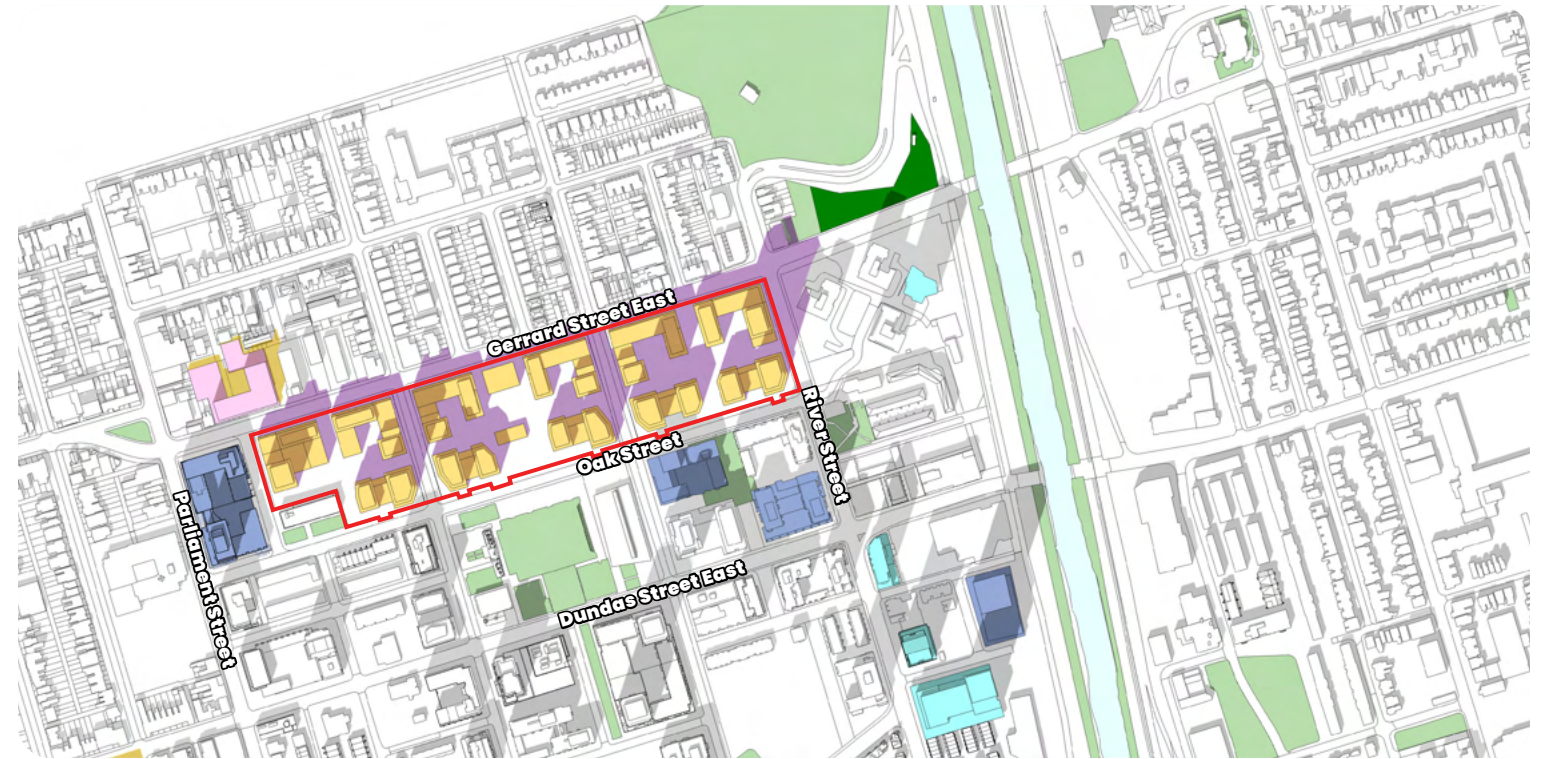

March 21st

2:18pm

As-of-Right Massing

2:18pm

Development Proposal

Legend

-  Subject Site
-  Development Proposal
-  As-of-Right Massing
-  Shadow Cast by Development Proposal and As-of-Right Massing
-  Under Construction Development
-  Approved Development
-  Proposed Development
-  Shadow Cast by Proposed Development
-  Parks
-  Natural Areas
-  Shadow Cast by Existing, Under Construction and Approved Development

March 21st

3:18pm

As-of-Right Massing

3:18pm

Development Proposal

Legend

- Subject Site
- Development Proposal
- As-of-Right Massing
- Shadow Cast by Development Proposal and As-of-Right Massing
- Under Construction Development
- Approved Development
- Proposed Development
- Shadow Cast by Proposed Development
- Parks
- Natural Areas
- Shadow Cast by Existing, Under Construction and Approved Development