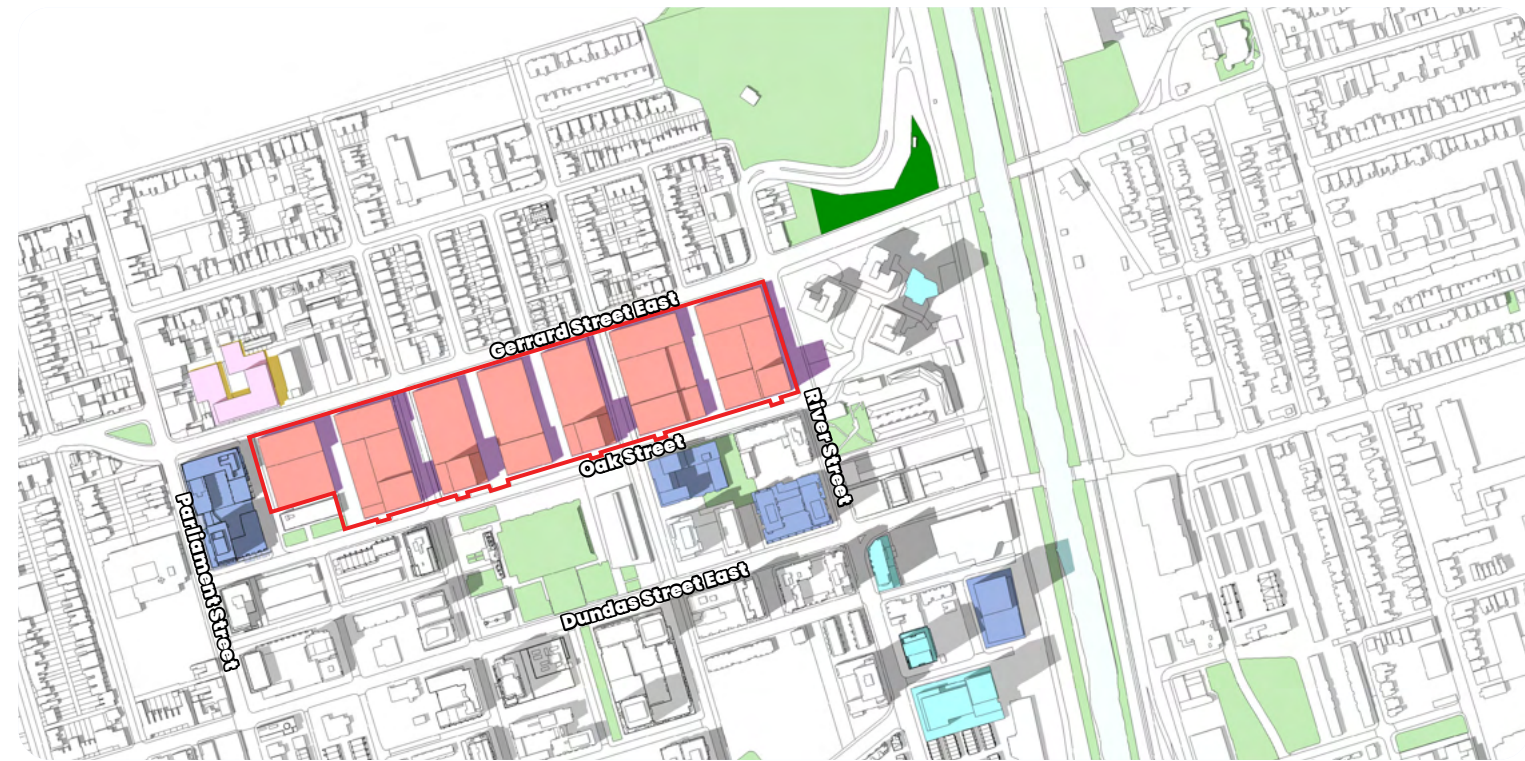

June 21st

3:18pm

As-of-Right Massing