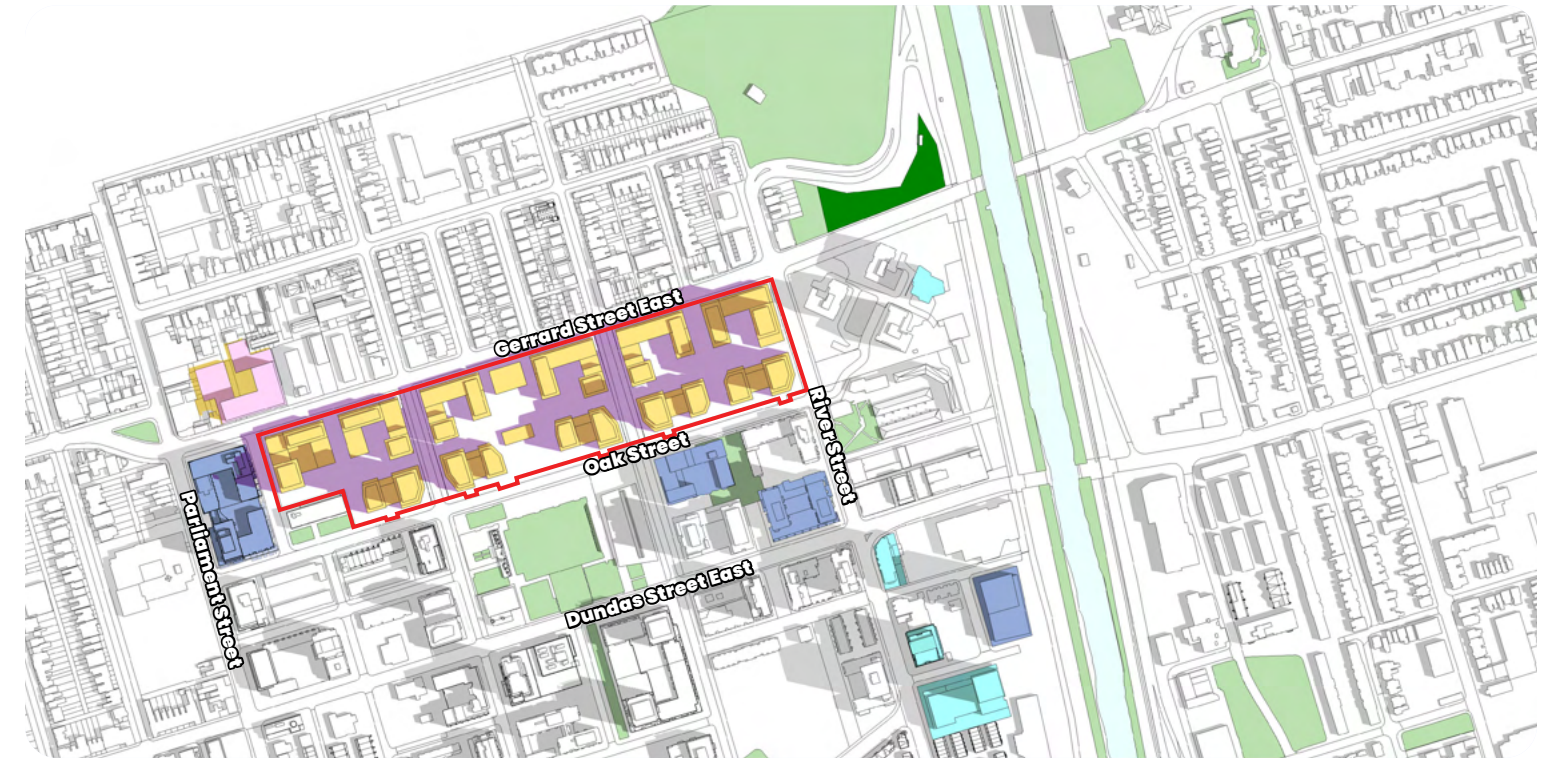

June 21st

10:18am

As-of-Right Massing

10:18am

Development Proposal

Legend

- Subject Site
- Development Proposal
- As-of-Right Massing
- Shadow Cast by Development Proposal and As-of-Right Massing
- Under Construction Development
- Approved Development
- Proposed Development
- Shadow Cast by Proposed Development
- Parks
- Natural Areas
- Shadow Cast by Existing, Under Construction and Approved Development