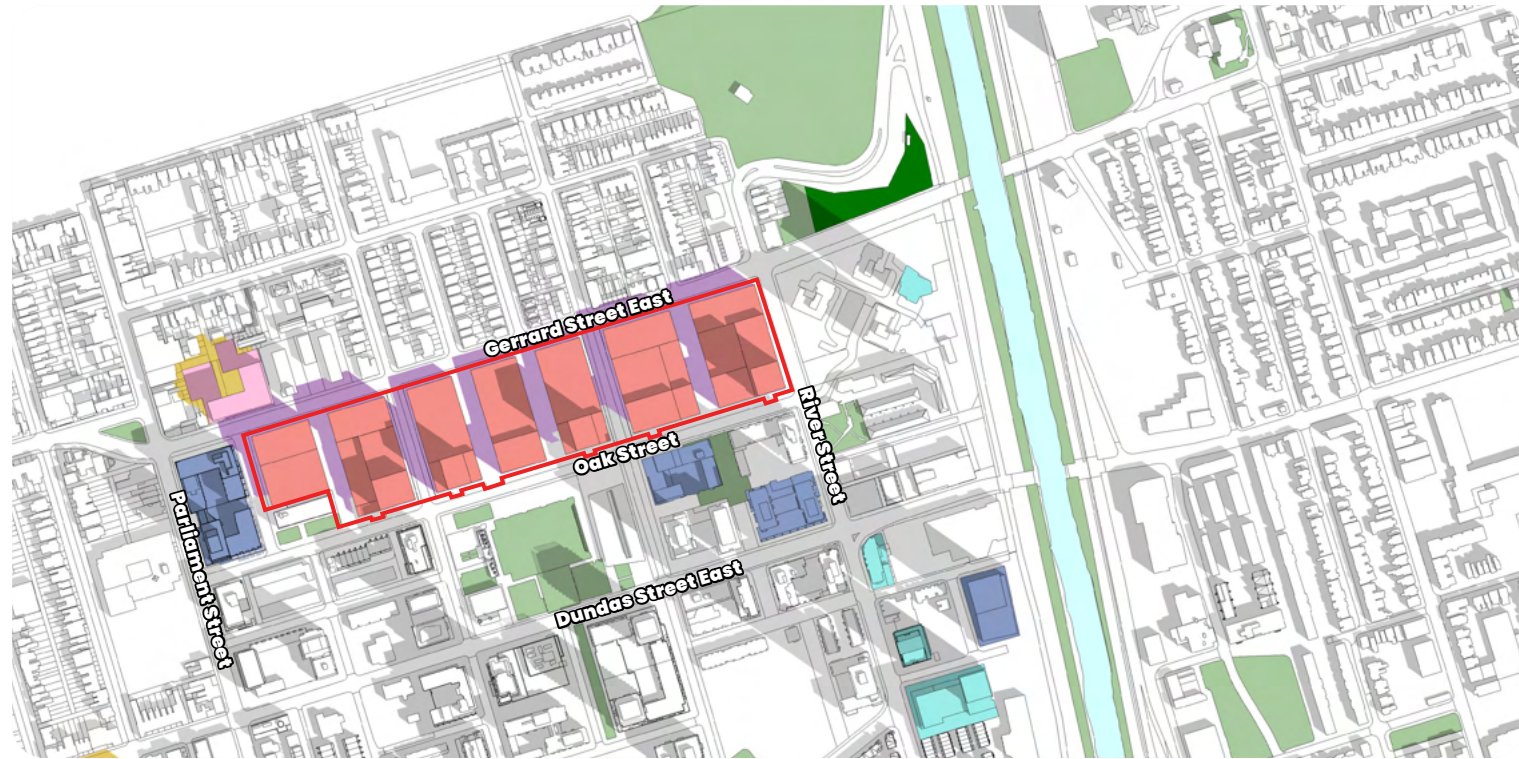

September 21st

10:18am

As-of-Right Massing