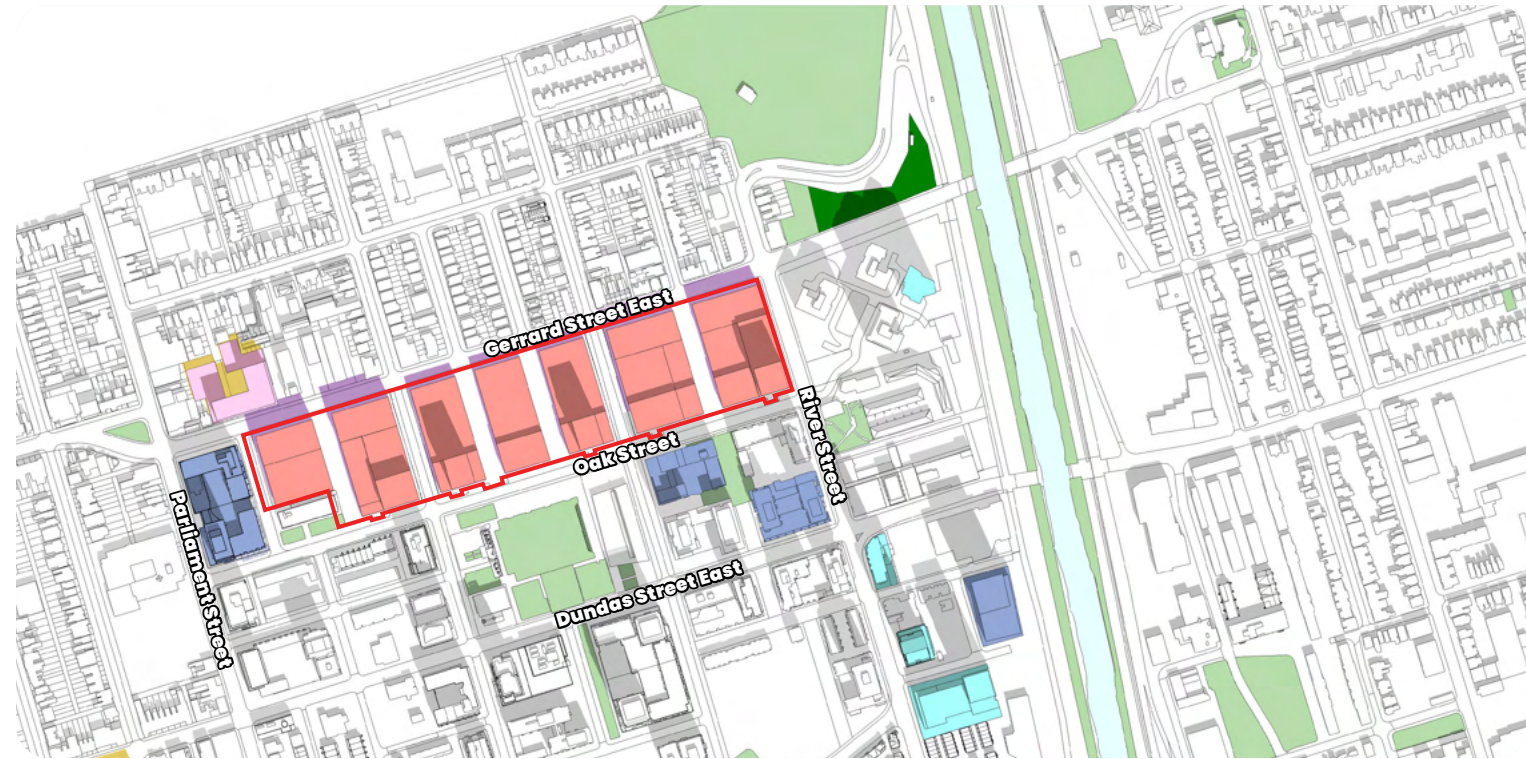

March 21st

12:18pm

As-of-Right Massing