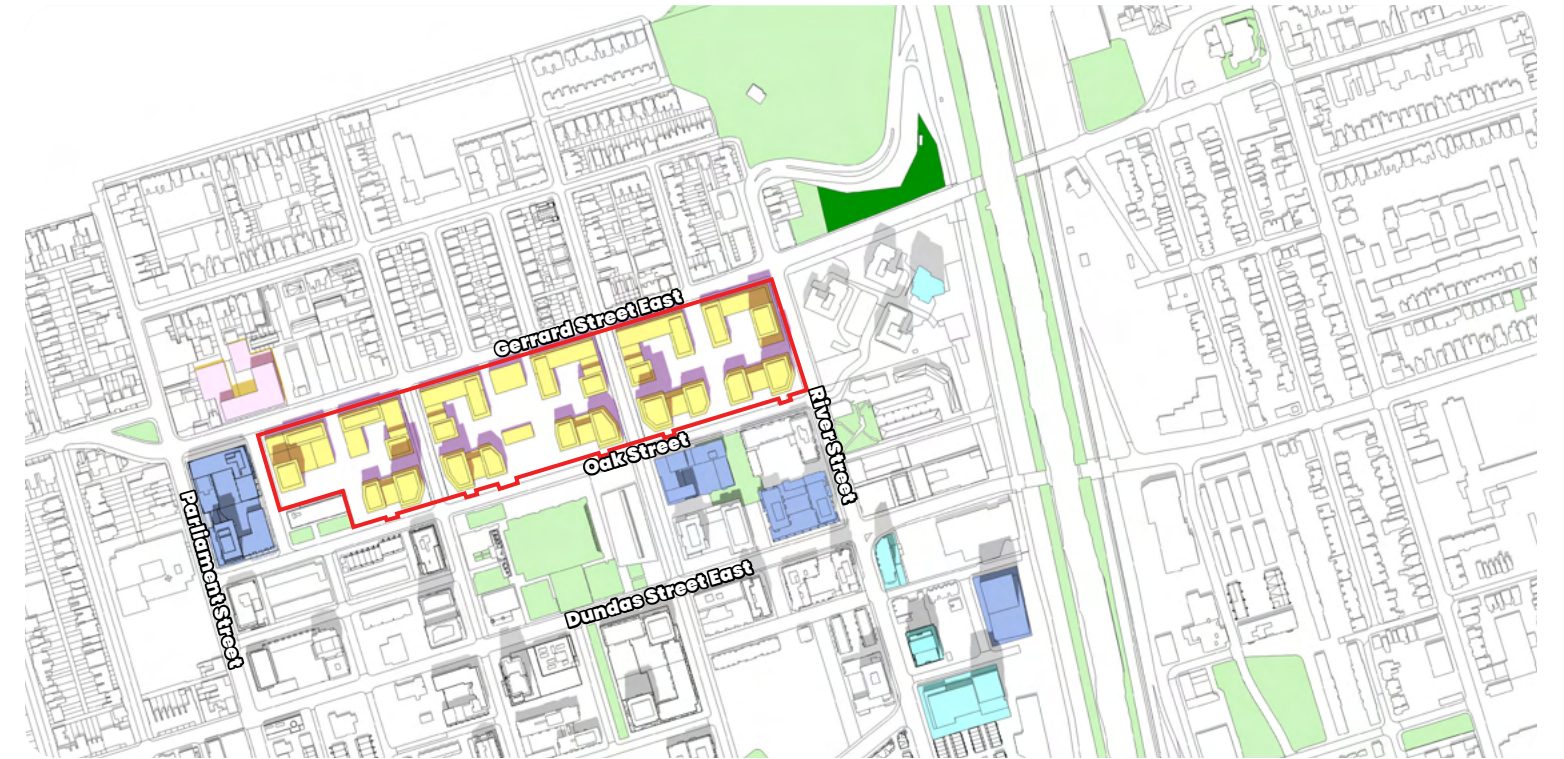

1:18pm

Development Proposal