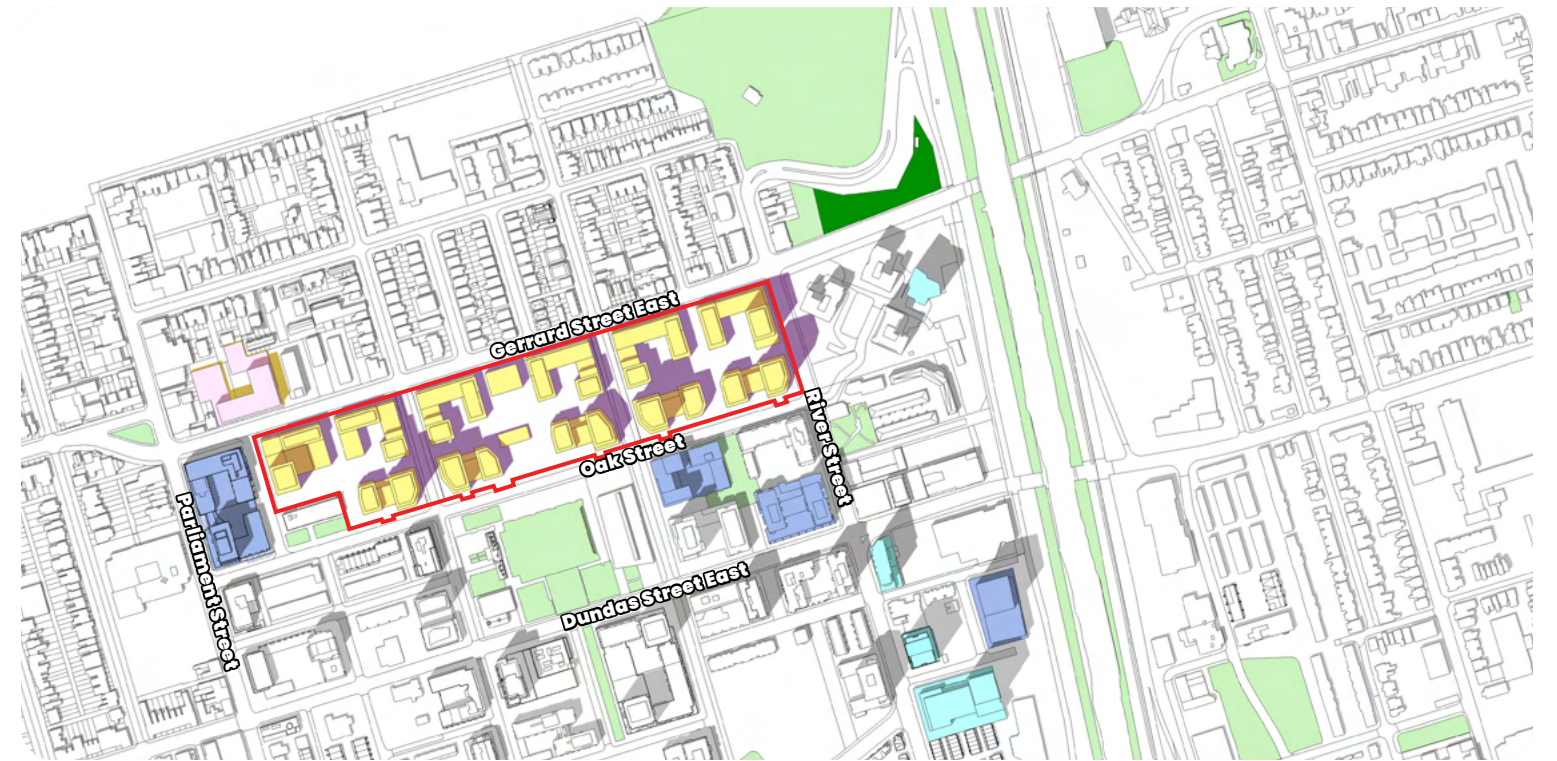

Shadow Cast by Existing, Under Construction and Approved Development

June 21st

2:18pm

As-of-Right Massing

2:18pm

Development Proposal

Legend

- Subject Site
- Development Proposal
- As-of-Right Massing
- Shadow Cast by Development Proposal and As-of-Right Massing
- Under Construction Development
- Approved Development
- Proposed Development
- Shadow Cast by Proposed Development
- Parks
- Natural Areas
- Shadow Cast by Existing, Under Construction and Approved Development