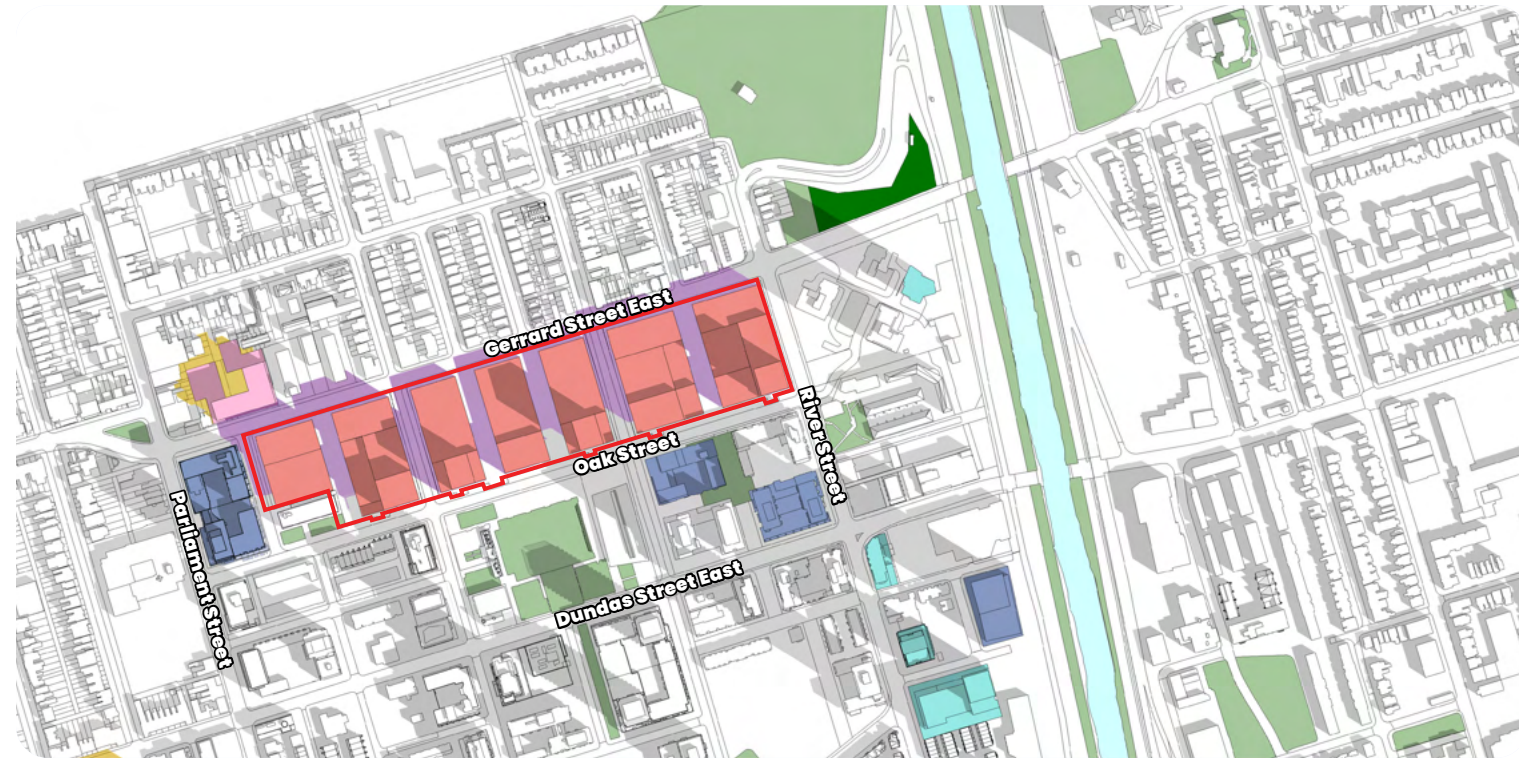

Shadow Study

Regent Park
Phases 4 & 5

City of Toronto

Prepared For

Toronto Community Housing Corporation ("TCHC")
and 2747199 Ontario Limited ("Deltera Inc.")

April 2023

Table of Contents

March 21st	1
9:18am	2
10:18am	3
11:18am	4
12:18pm	5
1:18pm	6
2:18pm	7
3:18pm	8
3:18pm	8
4:18pm	9
5:18pm	10
6:18pm	11
June 21st	12
9:18am	13
10:18am	14
11:18am	15
12:18pm	16
1:18pm	17
2:18pm	18
3:18pm	19
4:18pm	20
5:18pm	21
6:18pm	22
September 21st	23
9:18am	24
10:18am	25
11:18am	26
12:18pm	27
1:18pm	28
2:18pm	29
3:18pm	30
4:18pm	31
5:18pm	32
6:18pm	33

March 21st

March 21st

9:18am

As-of-Right Massing

9:18am

Development Proposal

Legend

-  Subject Site
-  Development Proposal
-  As-of-Right Massing
-  Shadow Cast by Development Proposal and As-of-Right Massing
-  Under Construction Development
-  Approved Development
-  Proposed Development
-  Shadow Cast by Proposed Development
-  Parks
-  Natural Areas
-  Shadow Cast by Existing, Under Construction and Approved Development

March 21st

10:18am

As-of-Right Massing

10:18am

Development Proposal

Legend

- Subject Site
- Development Proposal
- As-of-Right Massing
- Shadow Cast by Development Proposal and As-of-Right Massing
- Under Construction Development
- Approved Development
- Proposed Development
- Shadow Cast by Proposed Development
- Parks
- Natural Areas
- Shadow Cast by Existing, Under Construction and Approved Development